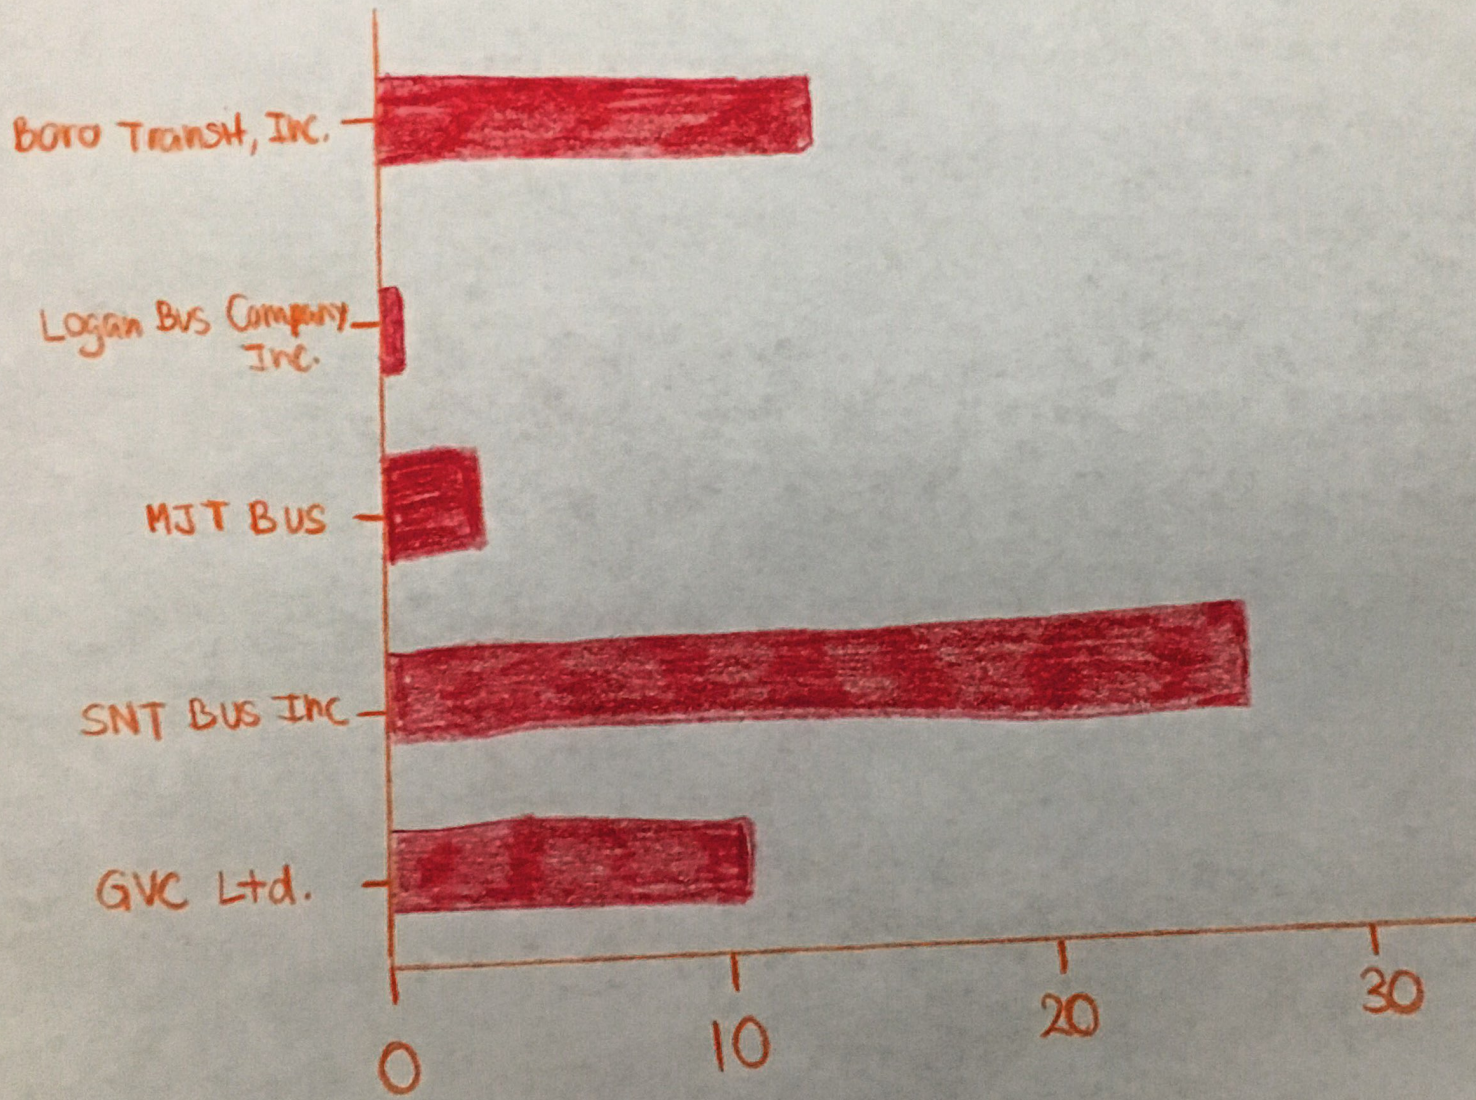

Reason For Bus Delay/Breakdown By NYC Borough

*hover over pie slice to see reason/percentage

Average Time Delayed by Bus Company

* toggle
graph
between
years

2017

2016

2015

How many times have each bus been delayed?

*each bus is labeled by bus number (hover over to see how many delays the bus had)