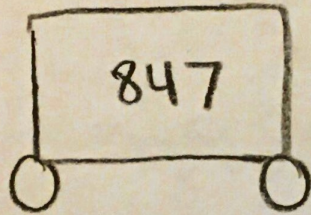

Reason For Bus Delay/Breakdown By NYC Borough

*hover over pie slice to see reason/percentage

Average Time Delayed by Bus Company

* toggle
graph
between
years

2017

2016

2015

How many times have each bus been delayed?

*each bus is labeled by bus number (hover over to see how many delays the bus had)