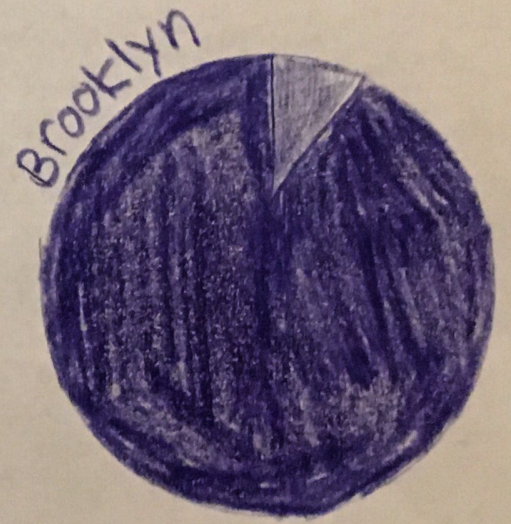

Reason For Bus Delay/Breakdown By NYC Borough

*hover over pie slice to see reason/percentage

Average Time Delayed by Bus Company

* toggle
graph
between
years

2017

2016

2015

How many times have each bus been delayed?

*each bus is labeled by bus number (hover over to see how many delays the bus had)