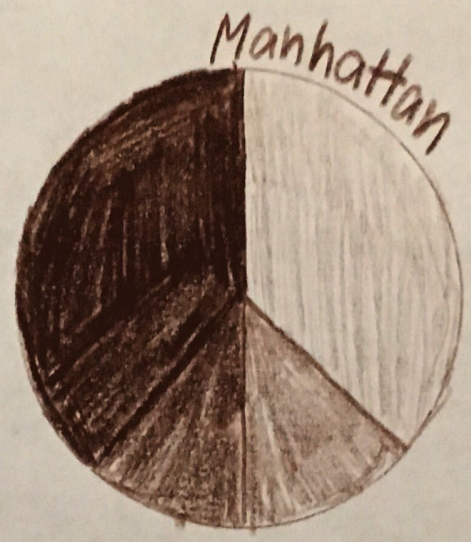

Reason For Bus Delay/Breakdown By NYC Borough

*hover over pie slice to see reason/percentage

Average Time Delayed by Bus Company

* toggle
graph
between
years

2017

2016

2015

How many times have each bus been delayed?

*each bus is labeled by bus number (hover over to see how many delays the bus had)